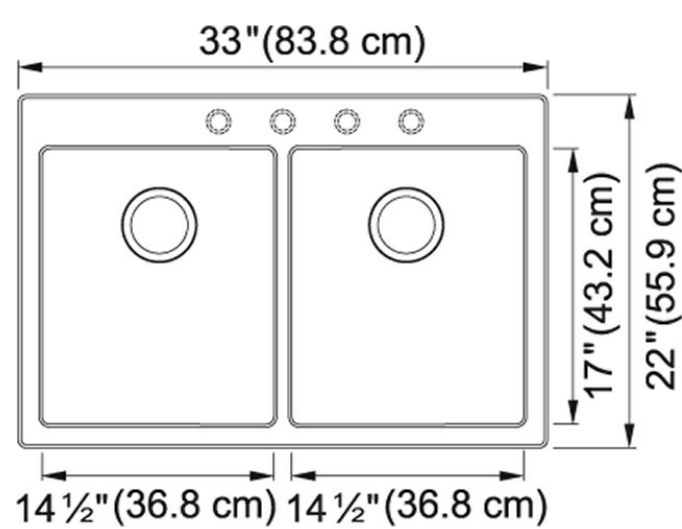

Product Picture

Technical Drawing

Product Dimensions

Length overall	33"
Width overall	22"
Length of large bowl	14 1/2"
Width of large bowl	17"
Depth of large bowl	9"
Length of small bowl	14 1/2"
Width of small bowl	17"
Depth of small bowl	9"
Minimum Cabinet Size	36"